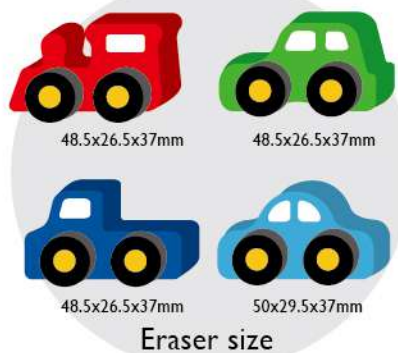

ER-1136030

Neon Combo Eraser 30 Pcs
 Box Size: 100x100x115 mm
 Eraser size: 110x18x11.5mm
 Package: 30/90 pcs/pack
 540pcst/ctn/1.04'

FH-R500

**Sneaker Cleaner
 Retractable Eraser**
 Size: 130x100 mm
 Eraser size: 50x20.5x11mm
 Package: 10set/pack
 240set/ctn/1.1'
 Bar code: 4718251358271

ER-N50

**Sneaker Cleaner
 Retractable Refill Eraser (24 PCS)**
 Box Size: 127x110x104 mm
 Eraser size: 50x20.5x11mm
 Package: 24/288pcs/pack
 576pcst/ctn/0.5'
 Bar code: 4718251358783

ER-11067H

Tic-Tac-Toe Eraser
 Box Size: 102x130x22 mm
 Eraser size: 22x22x10mm
 Package: 12set/pack
 96set/ctn/1.3'
 Bar code: 4718251358844

ER-1114556

Puzzle Eraser (56 Pcs)
 Box Size:260x115x40 mm
 Eraser size: 21.5x21.5x12 mm
 Package: 6set/pack
 36set/ctn/1.7'
 Bar code: 4718251358653

ER-M504D

Car Shape Eraser DIY (20 set)

Box Size: 200x225x60 mm
 Package: 20pcs/pack
 240pcs/ctn/1.3'