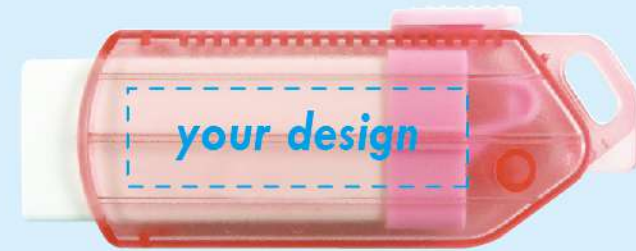

The perfect personalised product
4 Color digital printing.

Customized Eco Eraser
examples :

CUSTOMISE WITH FLOMO®

Retractable Eraser

Size: 45x13mm

The perfect personalised
product with sticker or

Customized Eco Eraser
examples :