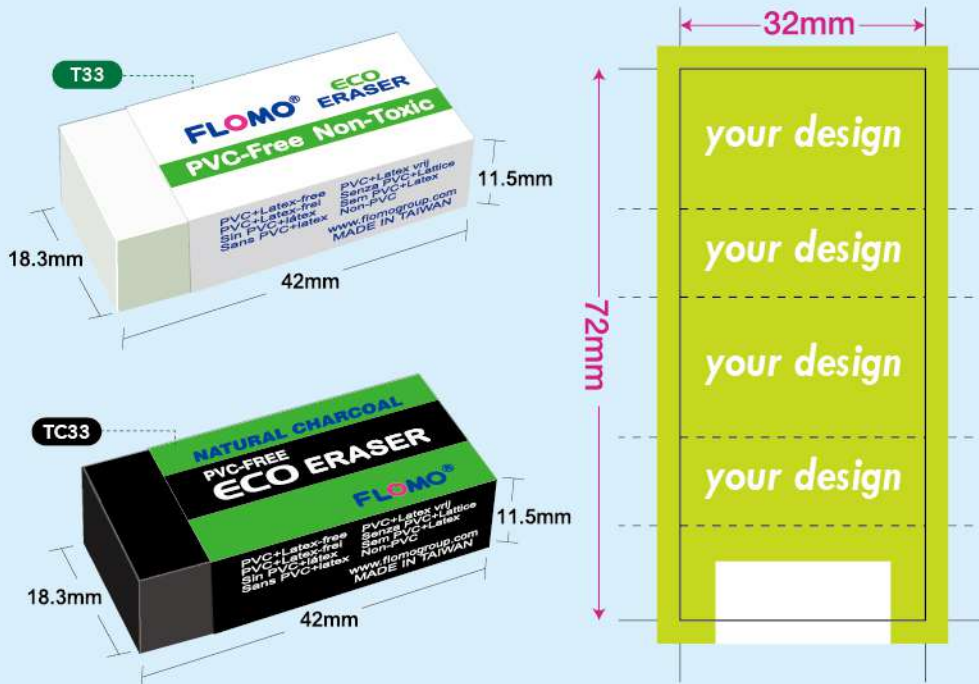

(Content)

ER-11170A

Show Eraser

Size: 139x104x24mm

Eraser size : 70x36x18 mm

Package: 24set/96set/ctn/1.63'

CUSTOMISE WITH FLOMO®

Standard Eraser

The perfect personalised product
4 Color digital printing.

Customized Eco Eraser
examples :

CUSTOMISE WITH FLOMO®

Retractable Eraser

Size: 45x13mm

The perfect personalised
product with sticker or

Customized Eco Eraser
examples :