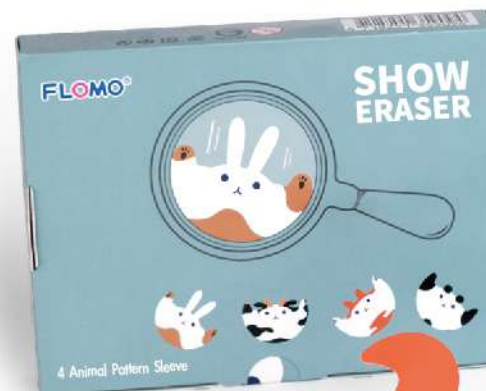

(Content)

ER-11170A

Show Eraser

Size: 139x104x24mm

Eraser size : 70x36x18 mm

Package: 24set/96set/ctn/1.63'

CUSTOMISE WITH FLOMO®

Standard Eraser

The perfect personalised product
4 Color digital printing.

Customized Eco Eraser
examples :

CUSTOMISE WITH FLOMO®

Retractable Eraser

Size: 45x13mm

The perfect personalised
product with sticker or

Customized Eco Eraser
examples :